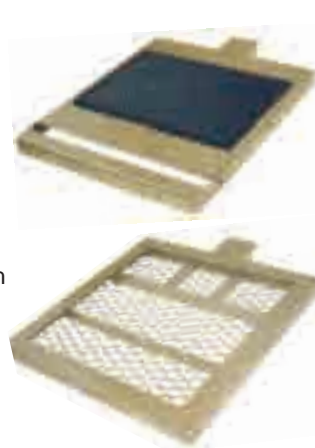

ISO 9001:2000 Approved

In an on-going effort to provide excellent quality, service and products, Monitor has recently been awarded ISO9001:2000 status.

Breathing Unit

Once again we have designed a unit specifically for a customer. The application was to supply air to a person working in hazardous conditions.

Two 3000 bar air cylinders are placed in holders and connected to an air hose via a demand regulator which is then connected to the mask of the person requiring air. The hose is coiled onto a live hose reel for easy handling.

New Base for Safety shower

As a result of customers with special application problems, we have now decided to supply U-Type Safety showers with either a rubber mat or open mesh bases. The expanded metal mesh is heavy duty stainless steel. Both options are the same price.

The U-Type Safety shower retails for R4210.00 + VAT with eyewash bowl and R3380.00 + VAT excluding eyewash bowl.

Lazer Cut Under body Washer

In last months newsletter, we showed a prototype of the under body washer. The final version is now lazer cut and looks excellent.

Well Done, Amina!

Someone phoned into our Johannesburg branch and ordered a unit, he claimed that a cheque had been cleared through BOE and said that Amina could phone BOE for confirmation and gave Amina BOE's number and a contact person. Amina was suspicious so she played it safe and looked up BOE's number in the phone book rather than use the number she had been given. When she phoned BOE (on the different number), she was informed that no-one by the contact name she was given worked there. Watch out for similar scams!

"Whether you think that you can, or that you can't, you are usually right."