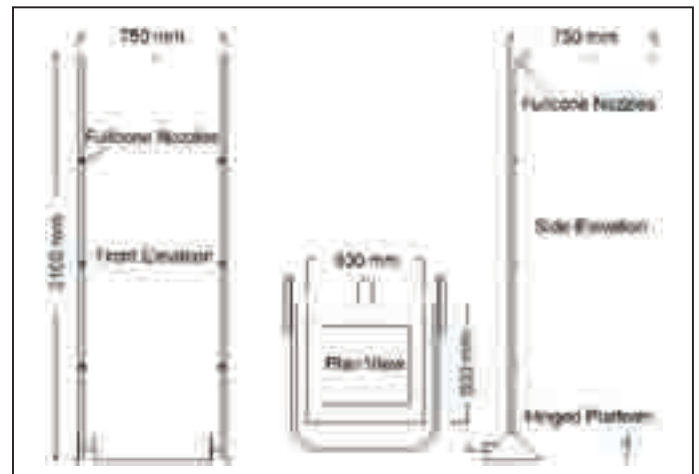

Dimensional Drawing